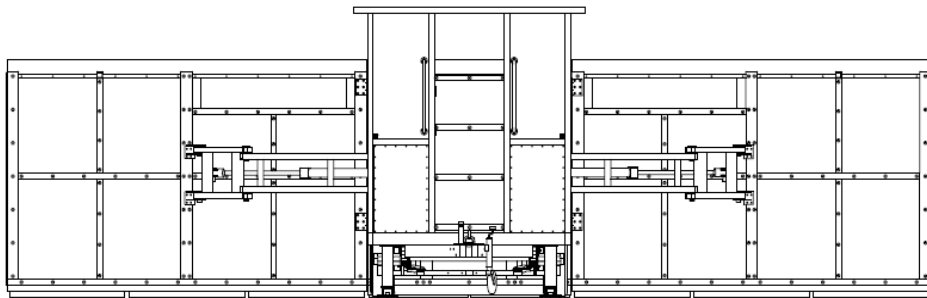

### Technical specifications

- Dimensions: standard 8m x 2.4m x 2m (W x D x H), customizable by user
- Weight: 3,000 kg or less
- Horizontal support force: 12,000N (left and right pushing or pulling force) – Meets National Police Agency standard
- Strength: 5,300N (left and right push and drag) – Meets National Police Agency standard
- Polycarbonate Tensile stress: 66.1 N/mm<sup>2</sup>
- Polycarbonate tensile modulus: 2,250 N/mm<sup>2</sup>
- Hydraulically driven Out-trigger, cylinder for deploying left and right fences, and hydraulic cylinder for raising/lowering fence
- Protection rating: IP55 or higher
- Insulation resistance: over 1,000M $\Omega$
- Battery mounted and automatic charger
- Information display type LED sign board
- Equipped with a self-moving mover
- Standard trailer jack